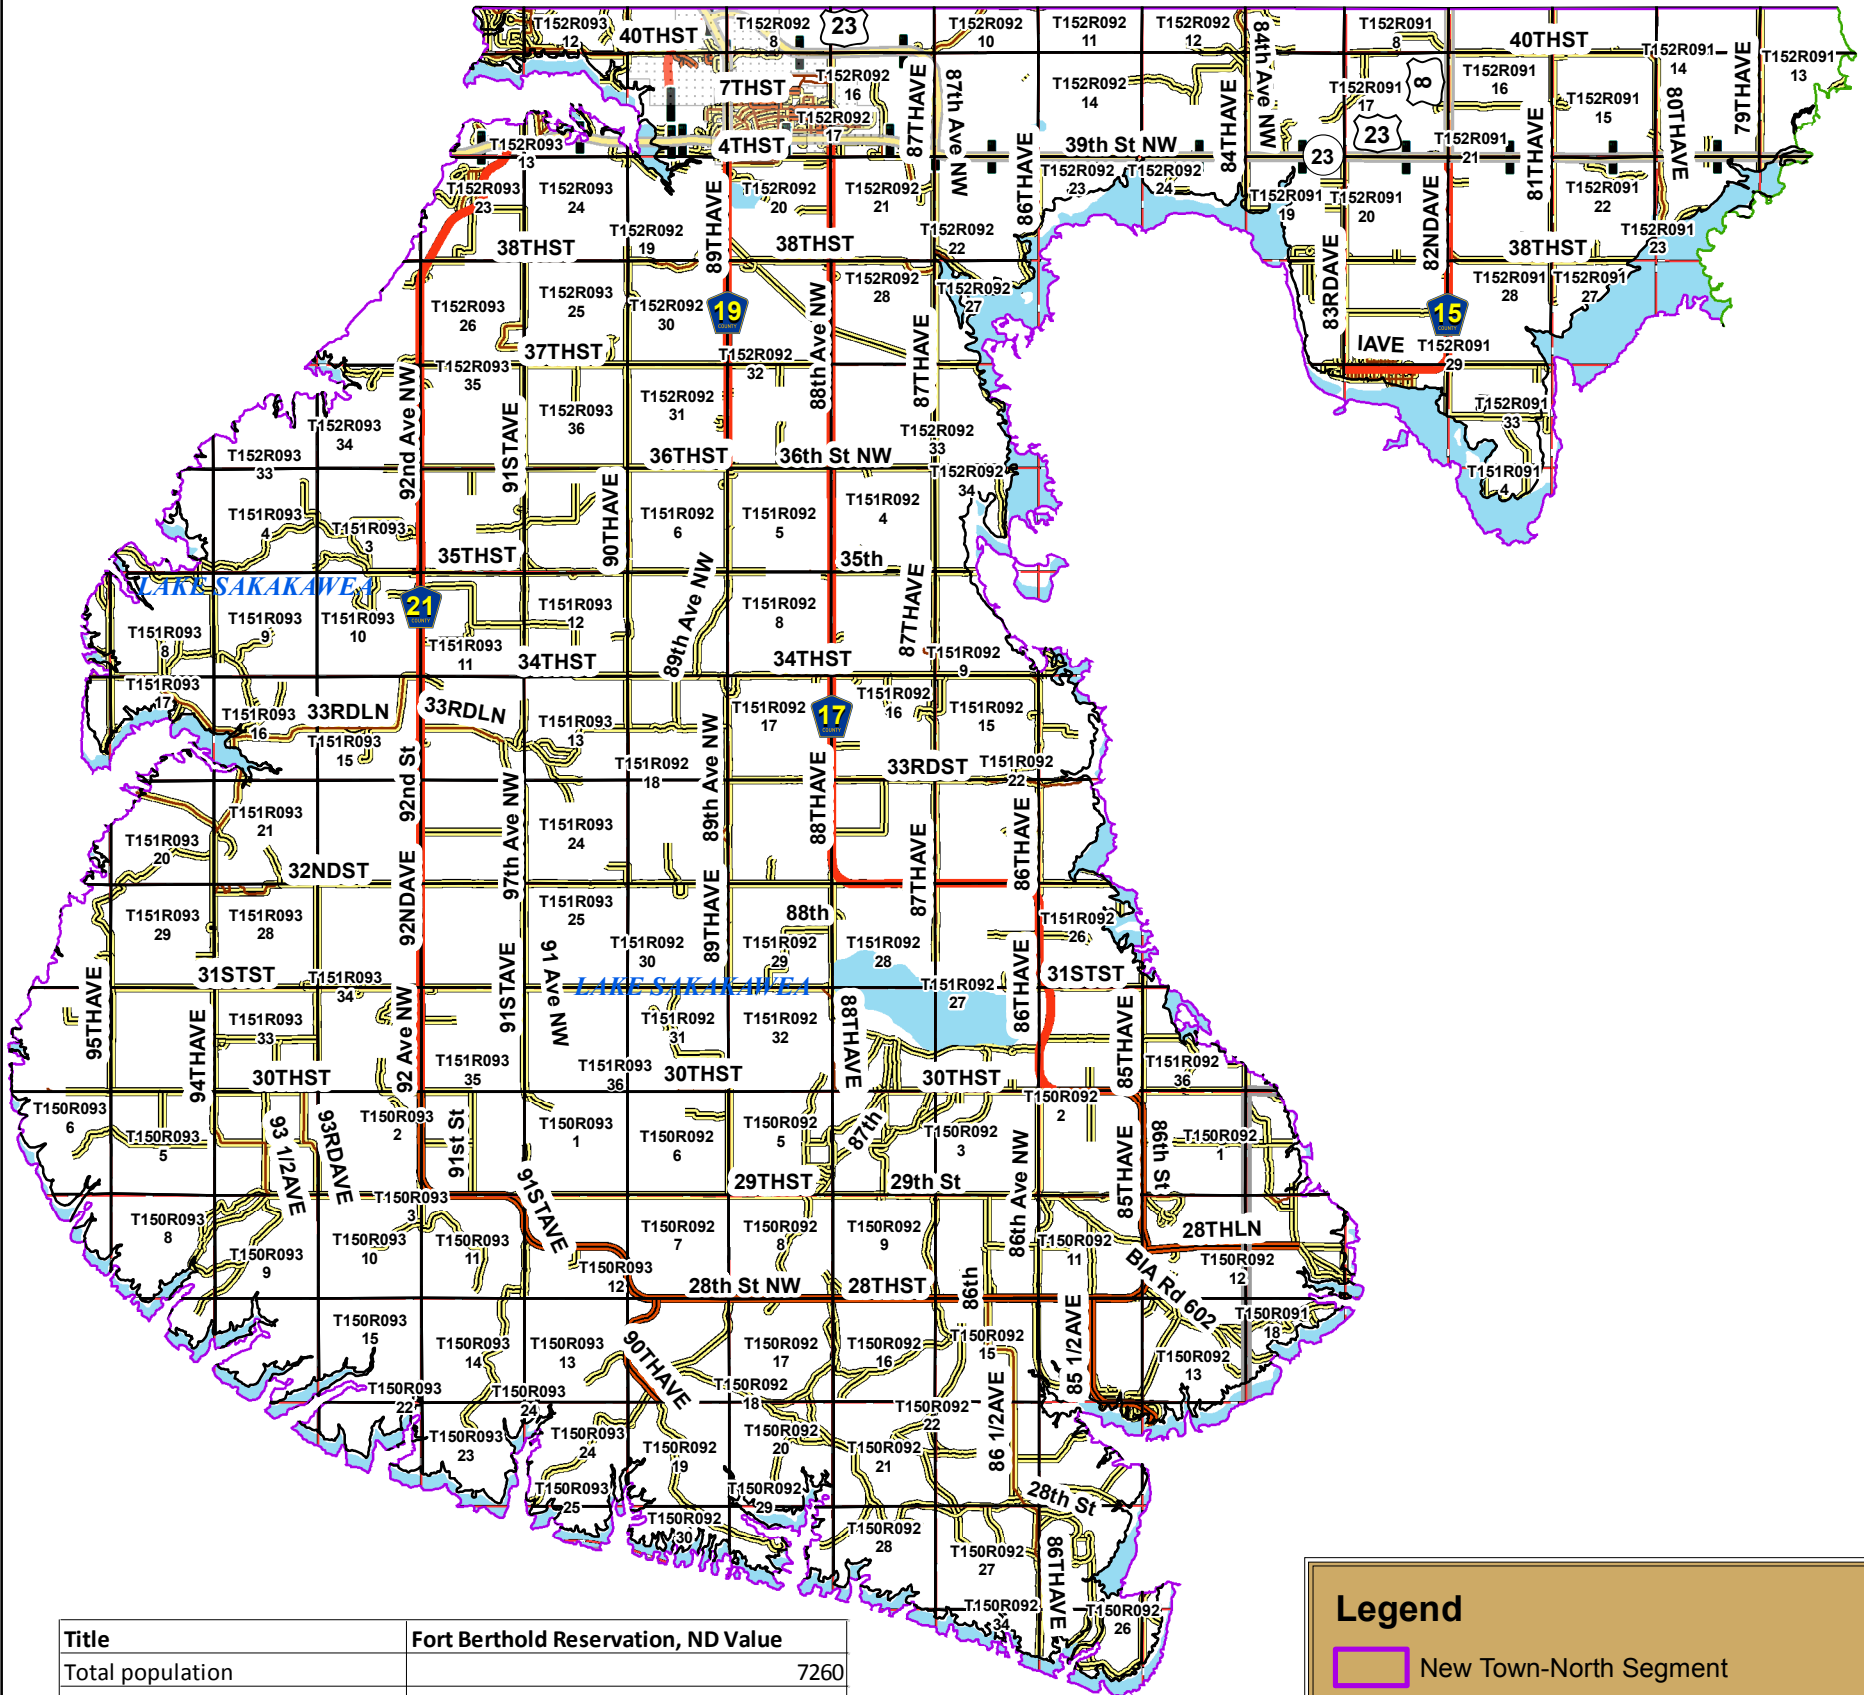

# New Town-North Segment Road Map

Segment	Population	Acreage
Mandaree-West	888	230509
Four Bears	832	42735
Parshall-Northeast	753	178762
White Shield-East	730	204865
Twin Buttes-South	400	89033
New Town-North	2122	100925

Title	Fort Berthold Reservation, ND Value
Total population	7260
Male	3680
Female	3580
Under 5 years	572
5 to 9 years	622
10 to 14 years	689
15 to 19 years	615
20 to 24 years	456
25 to 34 years	1051
35 to 44 years	819
45 to 54 years	927
55 to 59 years	558
60 to 64 years	305
65 to 74 years	437
75 to 84 years	133
85 years and over	76
Median age (years)	30.8
18 years and over	4995
65 years and over	646
Total population	7260

**Legend**

- New Town-North Segment
- SectionLines
- Fort Berthold Reservation Boundary
- City Limits
- County Boundaries
- McKenzie County Roads
- Mountrail County Roads
- Water Areas
- BIA\_Roads
- NDHUB.ROADS\_MILEMARKERS\_point
- NDHUB.ROADS\_COUNTY\_line
- NDHUB.ROADS\_STATEFEDERAL\_line
- NDHUB.ROADS\_TIGER\_line